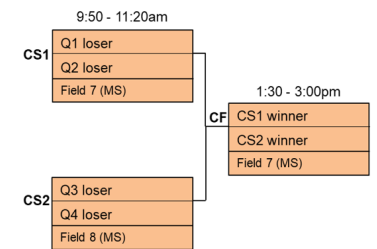

# RESEEDING (based on pool play and girls' crossover results)

Division I - Girls	
Pool A	Pool B
(1)	(2)
(4)	(3)
(5)	(6)
(8)	(7)

Division I - Open	
Pool A	Pool B
(1)	(2)
(4)	(3)
(5)	(6)
(8)	(7)

Division II - Girls	
Pool A	Pool B
(1)	(2)
(4)	(3)
(5)	(6)
(8)	(7)

Division II - Open	
Pool A	Pool B
(1)	(2)
(4)	(3)
(5)	(6)
(8)	(7)

## SUNDAY GAMES BRACKET PLAY

Girls Div I - Championship

Girls Div I - 5th Place

Girls Div I - 3rd Place

Girls Div I - 7th Place

Open Div I - Championship

Open Div I - 5th Place

Open Div I - 3rd Place

Open Div I - 7th Place

Girls Div II - Championship

Girls Div II - 5th Place

Girls Div II - 3rd Place

Girls Div II - 7th Place

Open Div II - Championship

Open Div II - 5th Place

Open Div II - 3rd Place