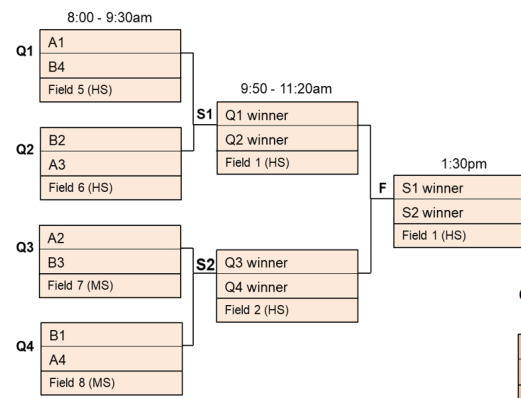

# RESEEDING (based on pool play and girls' crossover results)

Division I - Girls	
Pool A	Pool B
(1)	(2)
(4)	(3)
(5)	(6)
(8)	(7)

Division I - Open	
Pool A	Pool B
(1)	(2)
(4)	(3)
(5)	(6)
(8)	(7)

Division II - Girls	
Pool A	Pool B
(1)	(2)
(4)	(3)
(5)	(6)
(8)	(7)

Division II - Open	
Pool A	Pool B
(1)	(2)
(4)	(3)
(5)	(6)
(8)	(7)

## SUNDAY GAMES BRACKET PLAY

Girls Div I - Championship

Girls Div I - 5th Place

Girls Div I - 3rd Place

Girls Div I - 7th Place

Open Div I - Championship

Open Div I - 5th Place

Open Div I - 3rd Place

Open Div I - 7th Place

Girls Div II - Championship

Girls Div II - 5th Place

Girls Div II - 3rd Place

Girls Div II - 7th Place

Open Div II - Championship

Open Div II - 5th Place

Open Div II - 3rd Place