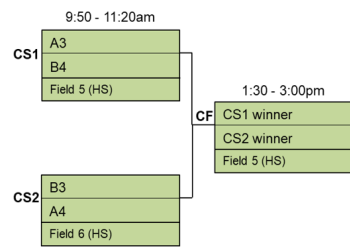

# RESEEDING (based on pool play and girls' crossover results)

Division I - Girls	
Pool A	Pool B
(1)	(2)
(4)	(3)
(5)	(6)
(8)	(7)

Division I - Open	
Pool A	Pool B
(1)	(2)
(4)	(3)
(5)	(6)
(8)	(7)

Division II - Girls	
Pool A	Pool B
(1)	(2)
(4)	(3)
(5)	(6)
(8)	(7)

Division II - Open	
Pool A	Pool B
(1)	(2)
(4)	(3)
(5)	(6)
(8)	(7)

## SUNDAY GAMES BRACKET PLAY

Girls Div I - Championship

Girls Div I - 5th Place

Girls Div I - 3rd Place

Girls Div I - 7th Place

Open Div I - Championship

Open Div I - 5th Place

Open Div I - 3rd Place

Open Div I - 7th Place

Girls Div II - Championship

Girls Div II - 5th Place

Girls Div II - 3rd Place

Girls Div II - 7th Place

Open Div II - Championship

Open Div II - 5th Place

Open Div II - 3rd Place