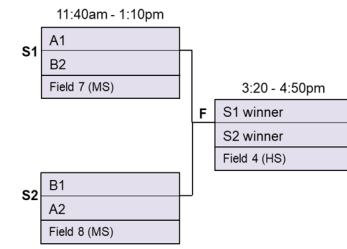

## SATURDAY GIRLS CROSSOVER ROUND

	High School	
	Field 1	Field 2
4:20 - 5:50pm	D-I Pool A loser	D-I Pool B loser
	D-II Pool B winner	D-II Pool A winner

**NOTE:** Before the crossover round, Girls' DIV I and DIV II teams will be reseeded based on pool play results, and the DIV II pool winners will play the DIV I pool losers in the crossover round. If the DIV I team wins, nothing changes. If the DIV II team wins, teams swap seedings for the bracket. (E.g. in the game on field 1, DIV I A4 would become DIV II B1, and DIV II B1 would become DIV I A4.)

## SUNDAY GAMES BRACKET PLAY

Girls Div I - Championship

Girls Div I - 5th Place

Girls Div I - 3rd Place

Girls Div I - 7th Place

Open Div I - Championship

Open Div I - 5th Place

Open Div I - 3rd Place

Open Div I - 7th Place

Girls Div II - Championship

Girls Div II - 5th Place

Girls Div II - 3rd Place

Girls Div II - 7th Place

Open Div II - Championship

Open Div II - 5th Place

Open Div II - 3rd Place

Open Div II - 7th Place