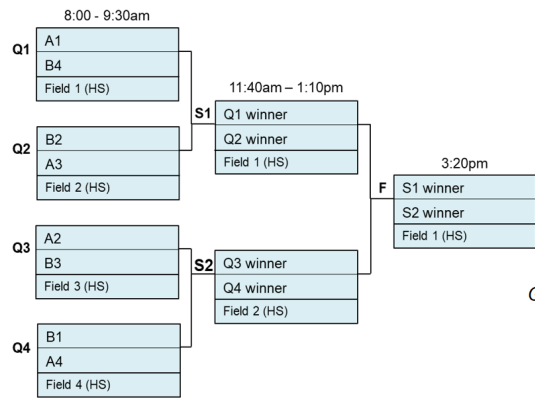

## SATURDAY GIRLS CROSSOVER ROUND

	High School	
	Field 1	Field 2
4:20 - 5:50pm	D-I Pool A loser	D-I Pool B loser
	D-II Pool B winner	D-II Pool A winner

**NOTE:** Before the crossover round, Girls' DIV I and DIV II teams will be reseeded based on pool play results, and the DIV II pool winners will play the DIV I pool losers in the crossover round. If the DIV I team wins, nothing changes. If the DIV II team wins, teams swap seedings for the bracket. (E.g. in the game on field 1, DIV I A4 would become DIV II B1, and DIV II B1 would become DIV I A4.)

# RESEEDING (based on pool play and girls' crossover results)

Division I - Girls	
Pool A	Pool B
(1)	(2)
(4)	(3)
(5)	(6)
(8)	(7)

Division I - Open	
Pool A	Pool B
(1)	(2)
(4)	(3)
(5)	(6)
(8)	(7)

Division II - Girls	
Pool A	Pool B
(1)	(2)
(4)	(3)
(5)	(6)
(8)	(7)

Division II - Open	
Pool A	Pool B
(1)	(2)
(4)	(3)
(5)	(6)
(8)	(7)

## SUNDAY GAMES BRACKET PLAY

Girls Div I - Championship

Girls Div I - 5th Place

Girls Div I - 3rd Place

Girls Div I - 7th Place

Open Div I - Championship

Open Div I - 5th Place

Open Div I - 3rd Place