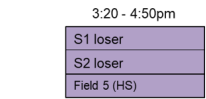

## SUNDAY GAMES BRACKET PLAY

Girls Div I - Championship

Girls Div I - 5th Place

Girls Div I - 3rd Place

Girls Div I - 7th Place

Open Div I - Championship

Open Div I - 5th Place

Open Div I - 3rd Place

Open Div I - 7th Place

Girls Div II - Championship

Girls Div II - 5th Place

Girls Div II - 3rd Place

Girls Div II - 7th Place

Open Div II - Championship

Open Div II - 5th Place

Open Div II - 3rd Place