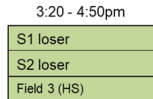

# RESEEDING (based on pool play and girls' crossover results)

Division I - Girls	
Pool A	Pool B
(1)	(2)
(4)	(3)
(5)	(6)
(8)	(7)

Division I - Open	
Pool A	Pool B
(1)	(2)
(4)	(3)
(5)	(6)
(8)	(7)

Division II - Girls	
Pool A	Pool B
(1)	(2)
(4)	(3)
(5)	(6)
(8)	(7)

## SUNDAY GAMES BRACKET PLAY

Girls Div I - Championship

Girls Div I - 5th Place

Girls Div I - 3rd Place

Girls Div I - 7th Place

Open Div I - Championship

Open Div I - 5th Place

Open Div I - 3rd Place

Open Div I - 7th Place

Girls Div II - Championship

Girls Div II - 5th Place

Girls Div II - 3rd Place

Girls Div II - 7th Place

Open Div II - Championship

Open Div II - 5th Place

Open Div II - 3rd Place