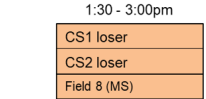

Open Div I - 7th Place