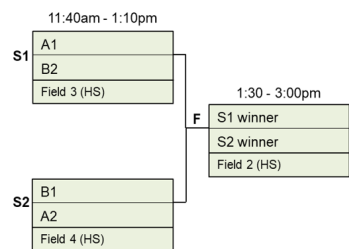

# RESEEDING (based on pool play and girls' crossover results)

Division I - Girls	
Pool A	Pool B
(1)	(2)
(4)	(3)
(5)	(6)
(8)	(7)

Division I - Open	
Pool A	Pool B
(1)	(2)
(4)	(3)
(5)	(6)
(8)	(7)

Division II - Girls	
Pool A	Pool B
(1)	(2)
(4)	(3)
(5)	(6)
(8)	(7)

Division II - Open	
Pool A	Pool B
(1)	(2)
(4)	(3)
(5)	(6)
(8)	(7)

## SUNDAY GAMES BRACKET PLAY

Girls Div I - Championship

Girls Div I - 5th Place

Girls Div I - 3rd Place

Girls Div I - 7th Place

Open Div I - Championship

Open Div I - 5th Place

Open Div I - 3rd Place

Open Div I - 7th Place

Girls Div II - Championship

Girls Div II - 5th Place

Girls Div II - 3rd Place

Girls Div II - 7th Place

Open Div II - Championship

Open Div II - 5th Place

Open Div II - 3rd Place