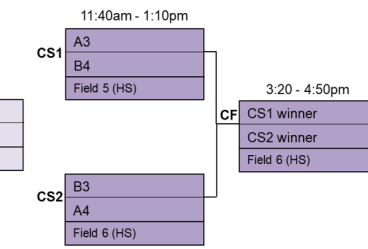

## SATURDAY GIRLS CROSSOVER ROUND

	High School	
	Field 1	Field 2
4:20 - 5:50pm	D-I Pool A loser	D-I Pool B loser
	D-II Pool B winner	D-II Pool A winner

**NOTE:** Before the crossover round, Girls' DIV I and DIV II teams will be reseeded based on pool play results, and the DIV II pool winners will play the DIV I pool losers in the crossover round. If the DIV I team wins, nothing changes. If the DIV II team wins, teams swap seedings for the bracket. (E.g. in the game on field 1, DIV I A4 would become DIV II B1, and DIV II B1 would become DIV I A4.)

## SUNDAY GAMES BRACKET PLAY

Girls Div I - Championship

Girls Div I - 5th Place

Girls Div I - 3rd Place

Girls Div I - 7th Place

Open Div I - Championship

Open Div I - 5th Place

Open Div I - 3rd Place

Open Div I - 7th Place

Girls Div II - Championship

Girls Div II - 5th Place

Girls Div II - 3rd Place

Girls Div II - 7th Place

Open Div II - Championship

Open Div II - 5th Place

Open Div II - 3rd Place