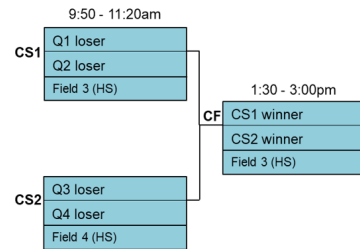

Girls Div I - 5th Place